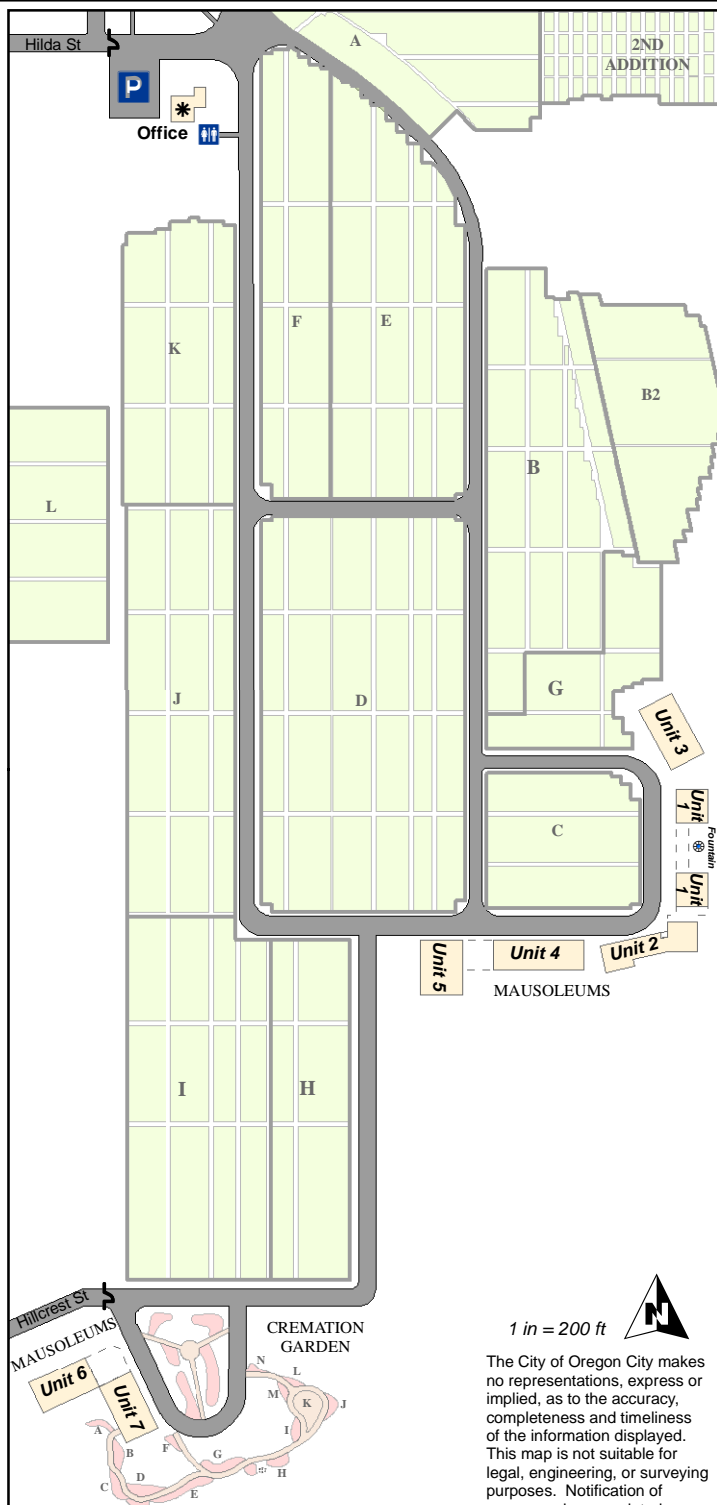

Mountain View Cemetery - Mausoleum Unit 3

Mountain View Cemetery Mausoleum and Niche Layouts

Mountain View Cemetery
 500 Hilda St
 Oregon City, OR 97045
 Ph: 503-657-8299
 Fax: 503-656-7488
www.oregoncity.org/cemetery

Map: Mountain View Cemetery - Mausoleum - Unit 3 - 8.5x11L.mxd
 Plot: Mountain View Cemetery - Mausoleum - Unit 3 - 8.5x11L - 20150203.pdf