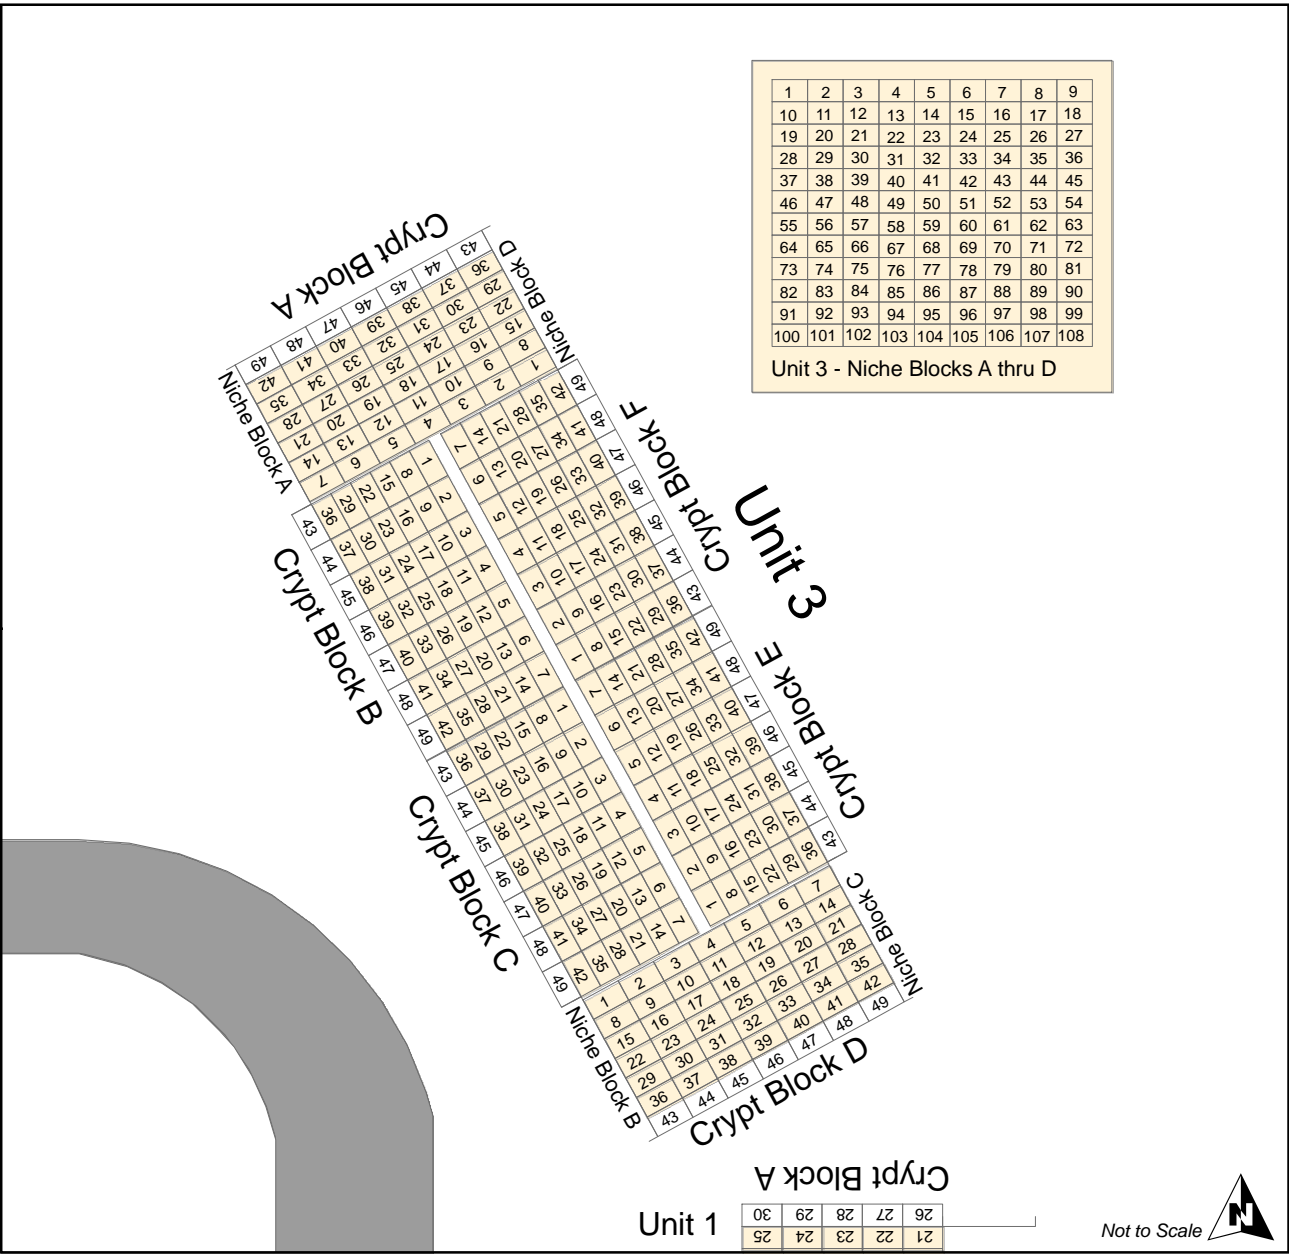

Mountain View Cemetery - Mausoleum Unit 3

Mountain View Cemetery Mausoleum and Niche Layouts

Mountain View Cemetery
 500 Hilda St
 Oregon City, OR 97045
 Ph: 503-657-8299
 Fax: 503-656-7488
www.oregoncity.org/cemetery

Map: Mountain View Cemetery - Mausoleum - Unit 3 - 8.5x11L.mxd
 Plot: Mountain View Cemetery - Mausoleum - Unit 3 - 8.5x11L - 20150203.pdf